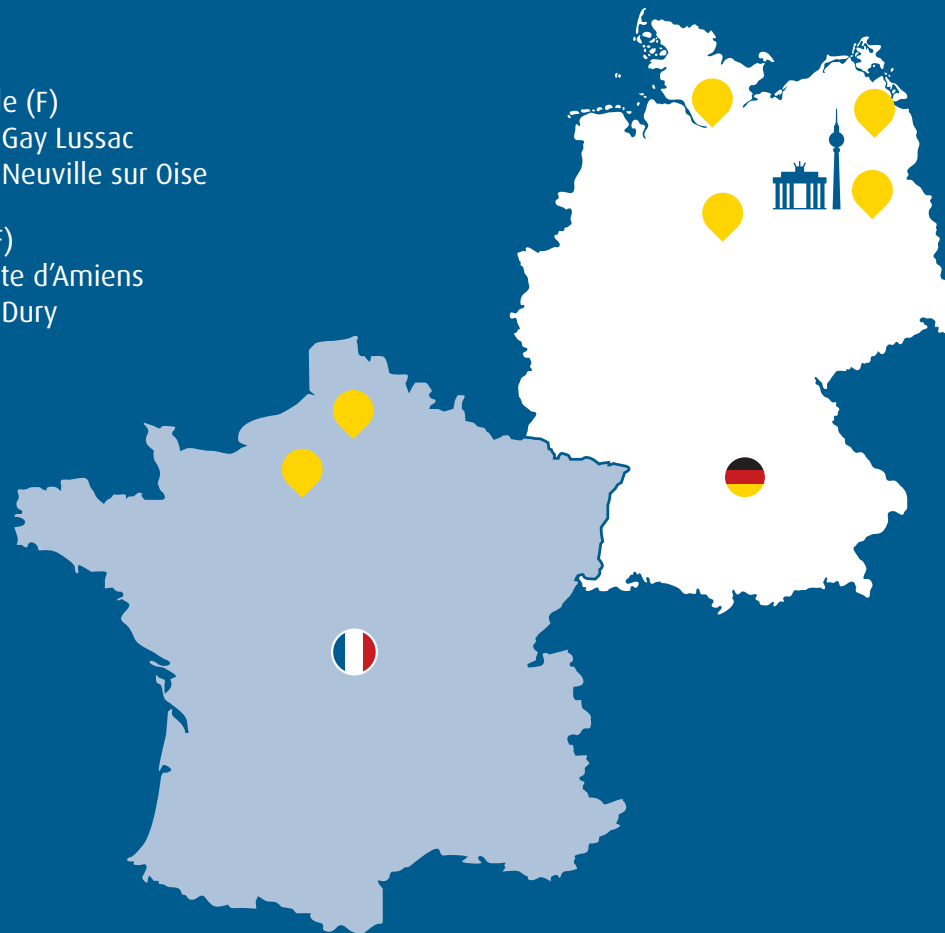

Our locations

◆ Dauerthal
Gut Dauerthal
17291 Dauerthal

◆ Berlin
Friedrichstraße 152
10117 Berlin

◆ Edemissen
Eddesser Straße 8
31234 Edemissen

◆ Hamburg
Trostbrücke 1
20457 Hamburg

◆ Neuville (F)
9 mail Gay Lussac
95000 Neuville sur Oise

◆ Dury (F)
26 Route d'Amiens
80480 Dury

We reliably take care of your energy systems throughout Germany and beyond - including in France, Poland and, after consultation, in other countries too.

Contact us